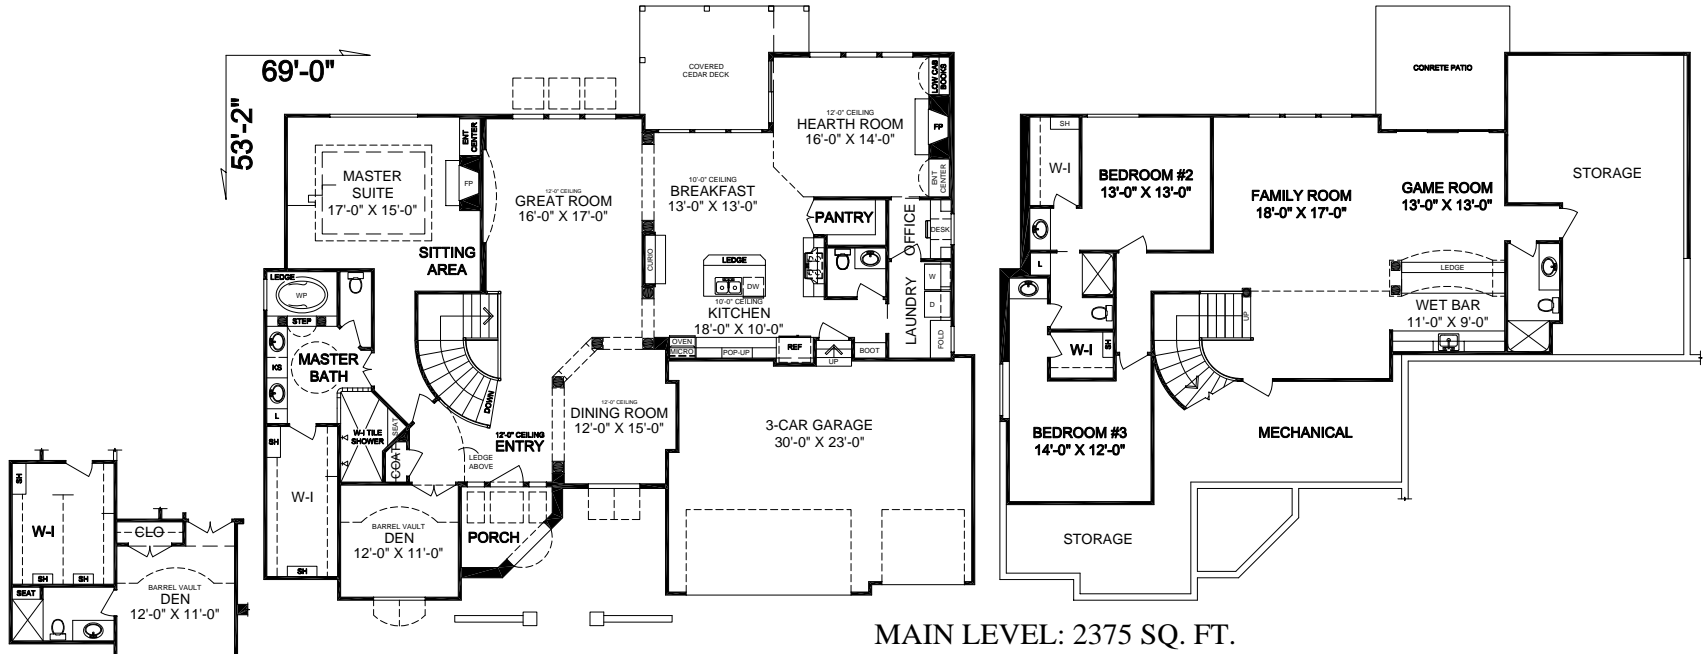

The MERIDIAN

1550 SW Market St., Ste. 230-A
 Lee's Summit, Mo 64081-3113
 www.ViewpointDesign.net
 Plans@ViewpointDesign.net

Call Toll Free:
 1-877-VIEWPNT (843-9768)
 Local: 816-554-0400
 Fax: 816-554-0406

Plan No.: PKR027
 Total Sq. Ft.: 3730
 Bedrooms: 3
 Baths: 3 1/2

Price Code: BB

VIEWPOINT
 RESIDENTIAL DESIGN LLC

OPTIONAL BEDROOM:
 ADD 93 SQ. FT.

MAIN LEVEL: 2375 SQ. FT.
 LOWER LEVEL: 1355 SQ. FT.
 TOTAL: 3730 SQ. FT.